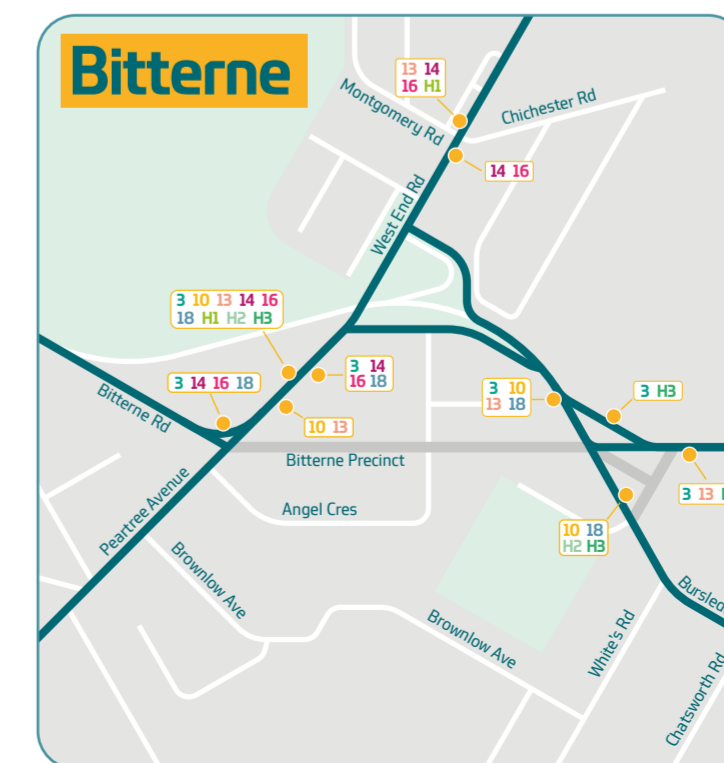

Route	Destinations	Operator	Stops
11	Totton | West Totton	bluestar	BA BS AJ AL SB
12	Totton | Calmore	bluestar	BA BS AJ AL SB
13	Woolston | Bitterne | Harefield	bluestar	CI BG BJ
14	Chartwell Green | West End | Hedge End	bluestar	CG BL AJ AN AH IE
15	Woolston | Netley | Hamble	bluestar	SF AN AB CK BG BJ
16	Bitterne | Townhill Park	bluestar	BL AJ AN AH IE
17	Woolston | Weston	bluestar	SA HE AB CK BG BJ
17	General Hospital | Lordshill	bluestar	BK BF CM AF HF SB
18	Bitterne | Thornhill	bluestar	SA HE AB CK BL AJ AN AH IE
18	Shirley | Millbrook	bluestar	CM AF HG SB
19 19a	Woolston | Thornhill	bluestar	SA HE AB CK BG BJ TF TD
19 19a	Shirley (19) | General Hospital | Lordshill	bluestar	TC TE BK BF CM AF HF SB
20	RSH Hospital | Portsmouth | Townhill Park	bluestar	CO AD HC
21	Shirley | Lordshill	bluestar	CG AE HF SB
22	Freemantle | Shirley	bluestar	CG AE HC
61	Nursing Industrial Estate	bluestar	IG CQ CM AF HF SB
61	Royal South Hants Hospital | Bevois Valley	bluestar	SA HE AB CK CP IF
SF1	Central Station | St Mary's Stadium	CCS	SF Event days only
SF2	Town Quay Ferry Terminal | St Mary's Stadium	CCS	Event days only

Simplify your journey

Use Breeze to plan journeys, buy tickets and unlock e-scooters and bikes.

Breeze shows you the quickest, cheapest and most eco-friendly route for your journey.