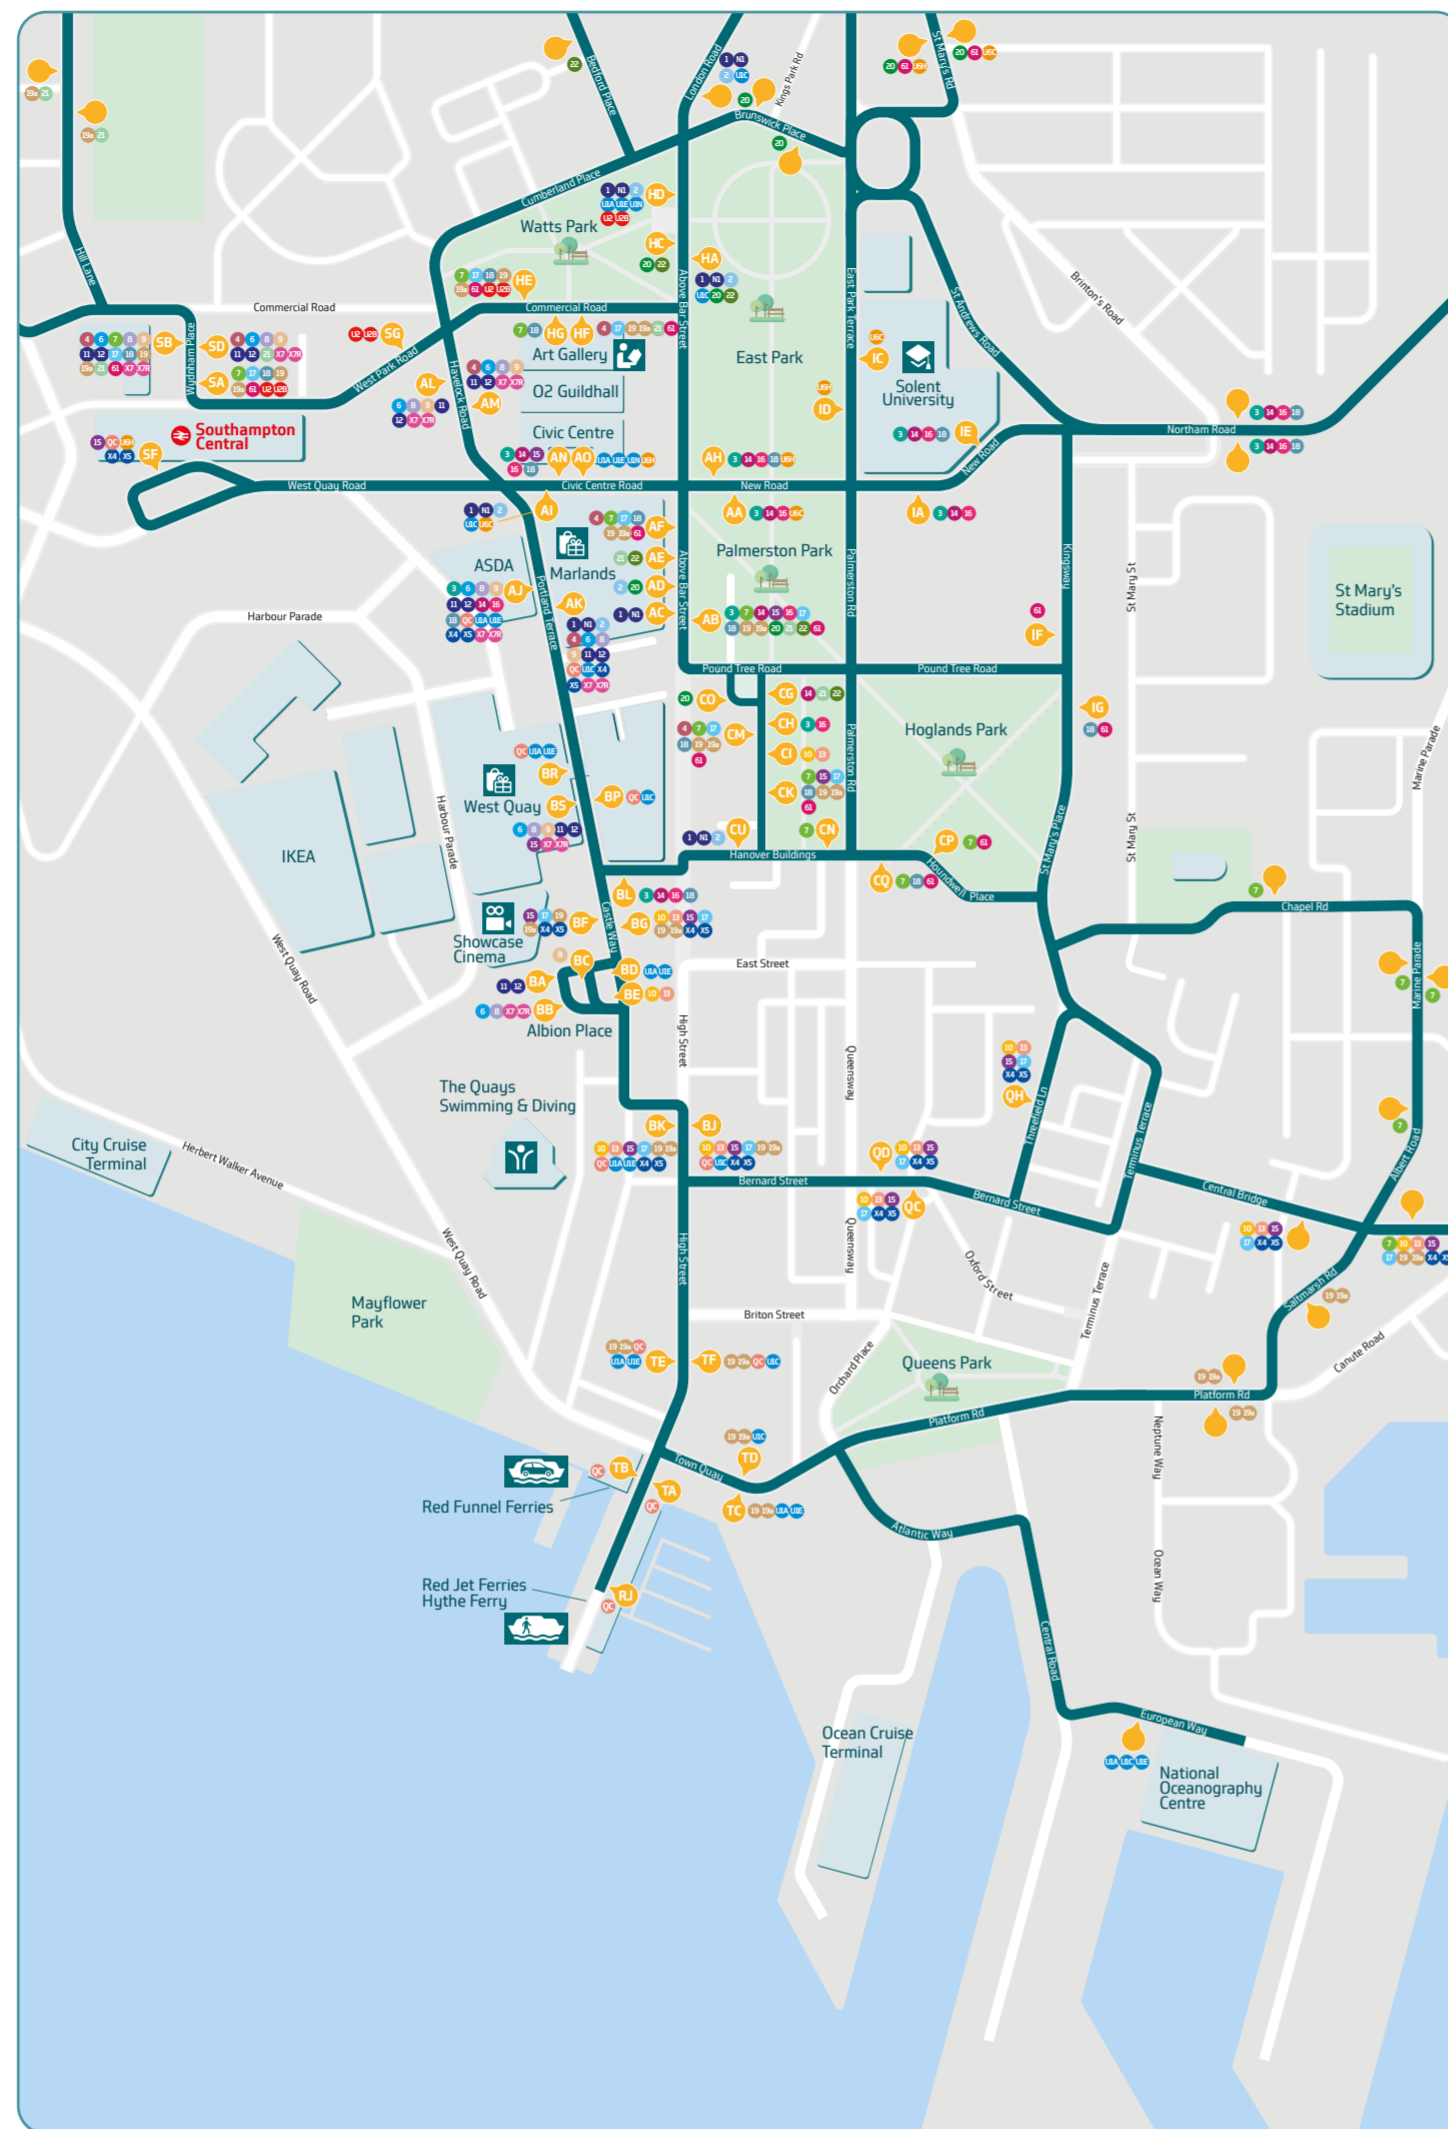

Southampton City Centre

Where to catch your bus in Southampton City Centre

Route	Destinations	Operator	Stops
QC	Town Quay	quayconnect	SF AK BP BJ TF TA
QC	Central Station	quayconnect	RJ TB TE BK BR AJ
1NI	Chandlers Ford Winchester	bluestar	CU AC HD
U1AUIE	University Southampton Airport	unilink	TC TE BK BD BR AJ AO HD
U1C	Town Quay NOCS	unilink	HA AI AK BP BJ TF TD
U1N	University	unilink	AO HD
2	Eastleigh Fair Oak	bluestar	CU AD HD
U2 U2B	University Bassett Green	unilink	SA SG HE HD
3	Bitterne Hedge End Eastleigh	bluestar	BL AJ AN AH IE
4	Shirley Lordshill Romsey	bluestar	CM AF HF SB
X4 X5	Fareham Portsmouth	Solent	SF AK BG BJ QD QH
6	Totton Lyndhurst Lyminster	bluestar	BB BS AJ AL SB
UGH	RSH Hospital University General Hospital	unilink	SF AO AH ID
7	Woolston Sholing	bluestar	SA HE AB CK
7	Millbrook General Hospital Lordshill	bluestar	CM AF HG SB
X7 X7R	Totton Salisbury	reds	BB BS AJ AL SB
8	Totton Marchwood Hythe	bluestar	BB BS AJ AL SB
9	Hythe Langley Fawley or Calshot	bluestar	BC BS AJ AL SB
10	Woolston Bitterne Sholing	bluestar	CI BG BJ

to Salisbury

to Cadnam

to Cadnam

to Lyndhurst

to Brockenhurst / Lynton

to Bishop's Waltham / Fareham

to Durley / Bishop's Waltham

to Bishop's Waltham

to Fareham / Portsmouth

to Langley / Fawley / Calshot