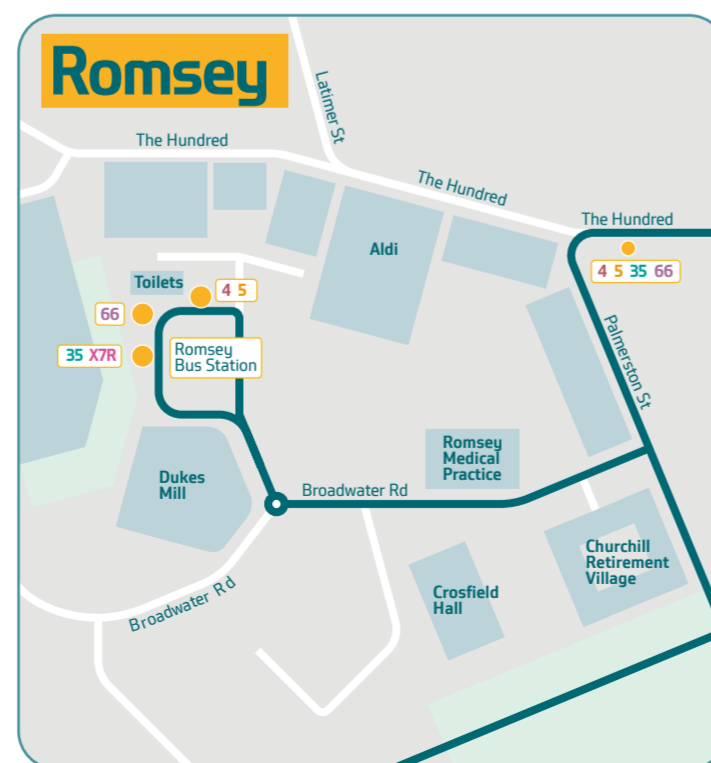

Southampton City Centre