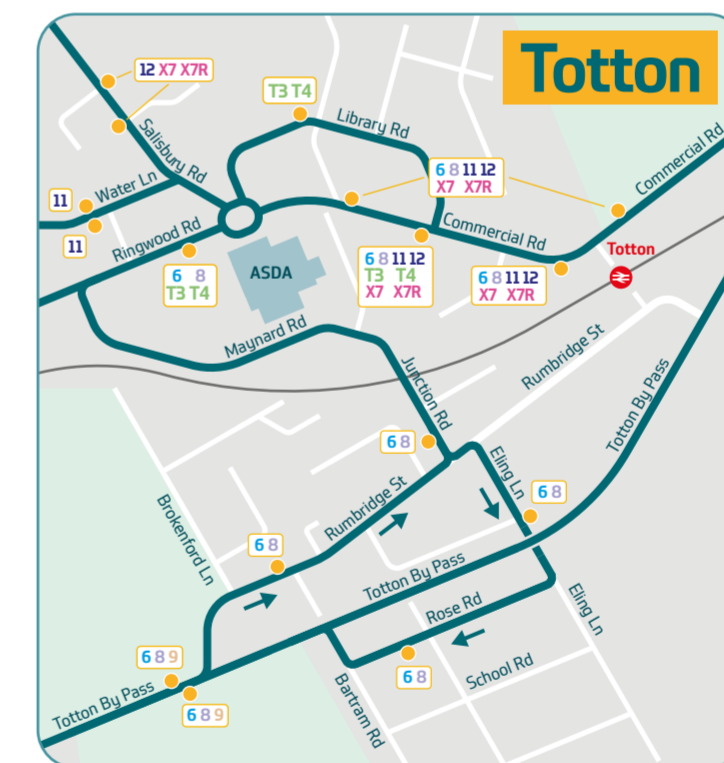

Route	Destinations	Operator	Stops
11	Totton | West Totton	bluestar	BA BS AJ AL SB
12	Totton | Calmore	bluestar	BA BS AJ AL SB
13	Woolston | Bitterne | Harefield	bluestar	CI BG BJ
14	Chartwell Green | West End | Hedge End	bluestar	CG BL AJ AN AH IE
15	Woolston | Netley | Hamble	bluestar	SF AN AB CK BG BJ
16	Bitterne | Townhill Park	bluestar	BL AJ AN AH IE
17	Woolston | Weston	bluestar	SA HE AB CK BG BJ
17	General Hospital | Lordshill	bluestar	BK BF CM AF HF SB
18	Bitterne | Thornhill	bluestar	SA HE AB CK BL AJ AN AH IE
18	Shirley | Millbrook	bluestar	CM AF HG SB
19 19a	Woolston | Thornhill	bluestar	SA HE AB CK BG BJ TF TD
19 19a	Shirley (19) | General Hospital | Lordshill	bluestar	TC TE BK BF CM AF HF SB
20	RSH Hospital | Portsmouth | Townhill Park	bluestar	CO AD HC
21	Shirley | Lordshill	bluestar	CG AE HF SB
22	Freemantle | Shirley	bluestar	CG AE HC
61	Nursing Industrial Estate	bluestar	IG CQ CM AF HF SB
61	Royal South Hants Hospital | Bevois Valley	bluestar	SA HE AB CK CP IF
SF1	Central Station | St Mary's Stadium	CCS	SF Event days only
SF2	Town Quay Ferry Terminal | St Mary's Stadium	CCS	Event days only

Simplify your journey

Use Breeze to plan journeys, buy tickets and unlock e-scooters and bikes.

Breeze shows you the quickest, cheapest and most eco-friendly route for your journey.