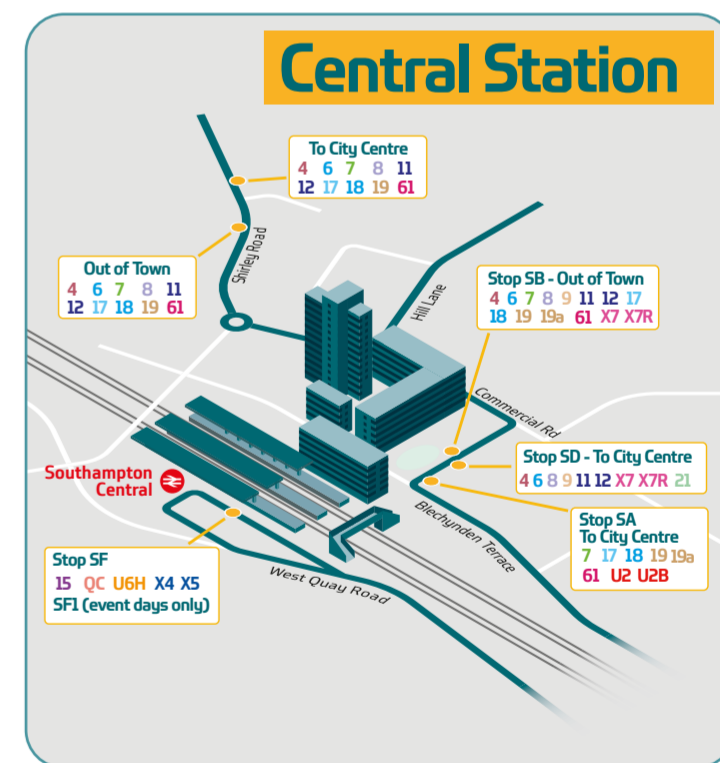

Route	Destinations	Operator	Stops
11	Totton | West Totton	bluestar	BA BS AJ AL SB
12	Totton | Calmore	bluestar	BA BS AJ AL SB
13	Woolston | Bitterne | Harefield	bluestar	CI BG BJ
14	Chartwell Green | West End | Hedge End	bluestar	CG BL AJ AN AH IE
15	Woolston | Netley | Hamble	bluestar	SF AN AB CK BG BJ
16	Bitterne | Townhill Park	bluestar	BL AJ AN AH IE
17	Woolston | Weston	bluestar	SA HE AB CK BG BJ
17	General Hospital | Lordshill	bluestar	BK BF CM AF HF SB
18	Bitterne | Thornhill	bluestar	SA HE AB CK BL AJ AN AH IE
18	Shirley | Millbrook	bluestar	CM AF HG SB
19 19a	Woolston | Thornhill	bluestar	SA HE AB CK BG BJ TF TD
19 19a	Shirley (19) | General Hospital | Lordshill	bluestar	TC TE BK BF CM AF HF SB
20	RSH Hospital | Portsmouth | Townhill Park	bluestar	CO AD HC
21	Shirley | Lordshill	bluestar	CG AE HF SB
22	Freemantle | Shirley	bluestar	CG AE HC
61	Nursing Industrial Estate	bluestar	IG CQ CM AF HF SB
61	Royal South Hants Hospital | Bevois Valley	bluestar	SA HE AB CK CP IF
SF1	Central Station | St Mary's Stadium	CCS	SF Event days only
SF2	Town Quay Ferry Terminal | St Mary's Stadium	CCS	Event days only

Simplify your journey

Use Breeze to plan journeys, buy tickets and unlock e-scooters and bikes.

Breeze shows you the quickest, cheapest and most eco-friendly route for your journey.