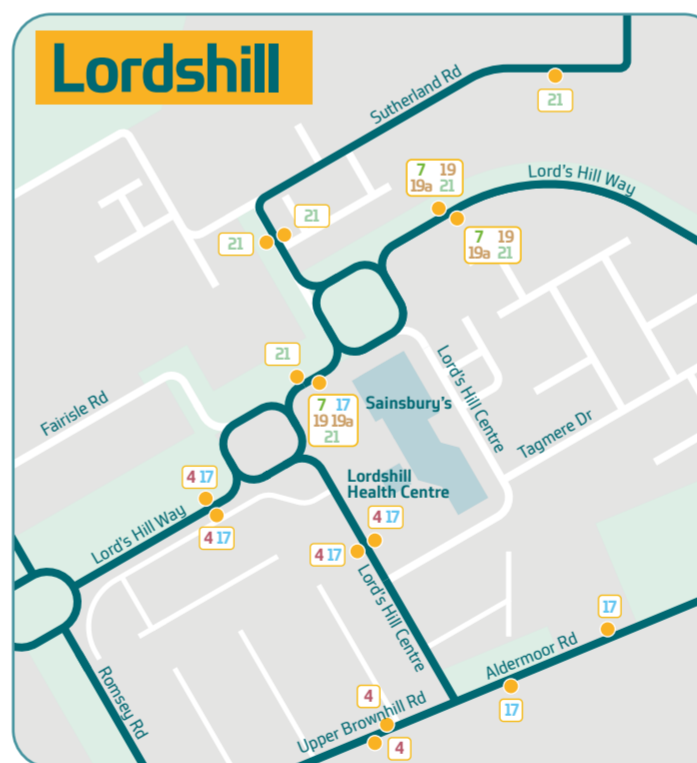

Route	Destinations	Operator	Stops
11	Totton | West Totton	bluestar	BA BS AJ AL SB
12	Totton | Calmore	bluestar	BA BS AJ AL SB
13	Woolston | Bitterne | Harefield	bluestar	CI BG BJ
14	Chartwell Green | West End | Hedge End	bluestar	CG BL AJ AN AH IE
15	Woolston | Netley | Hamble	bluestar	SF AN AB CK BG BJ
16	Bitterne | Townhill Park	bluestar	BL AJ AN AH IE
17	Woolston | Weston	bluestar	SA HE AB CK BG BJ
17	General Hospital | Lordshill	bluestar	BK BF CM AF HF SB
18	Bitterne | Thornhill	bluestar	SA HE AB CK BL AJ AN AH IE
18	Shirley | Millbrook	bluestar	CM AF HG SB
19 19a	Woolston | Thornhill	bluestar	SA HE AB CK BG BJ TF TD
19 19a	Shirley (19) | General Hospital | Lordshill	bluestar	TC TE BK BF CM AF HF SB
20	RSH Hospital | Portsmouth | Townhill Park	bluestar	CO AD HC
21	Shirley | Lordshill	bluestar	CG AE HF SB
22	Freemantle | Shirley	bluestar	CG AE HC
61	Nursing Industrial Estate	bluestar	IG CQ CM AF HF SB
61	Royal South Hants Hospital | Bevois Valley	bluestar	SA HE AB CK CP IF
SF1	Central Station | St Mary's Stadium	CCS	SF Event days only
SF2	Town Quay Ferry Terminal | St Mary's Stadium	CCS	Event days only

Simplify your journey

Use Breeze to plan journeys, buy tickets and unlock e-scooters and bikes.

Breeze shows you the quickest, cheapest and most eco-friendly route for your journey.