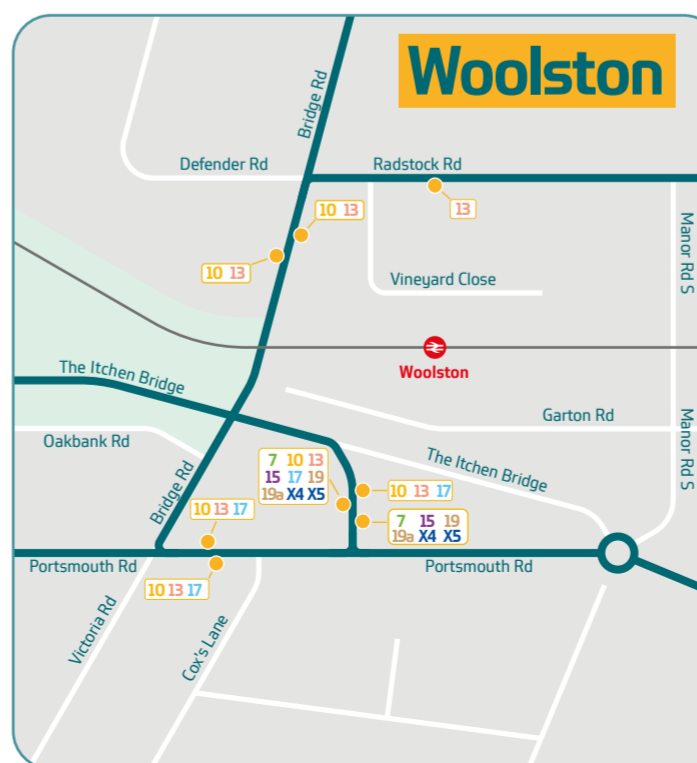

Route	Destinations	Operator	Stops
11	Totton | West Totton	bluestar	BA BS AJ AL SB
12	Totton | Calmore	bluestar	BA BS AJ AL SB
13	Woolston | Bitterne | Harefield	bluestar	CI BG BJ
14	Chartwell Green | West End | Hedge End	bluestar	CG BL AJ AN AH IE
15	Woolston | Netley | Hamble	bluestar	SF AN AB CK BG BJ
16	Bitterne | Townhill Park	bluestar	BL AJ AN AH IE
17	Woolston | Weston	bluestar	SA HE AB CK BG BJ
17	General Hospital | Lordshill	bluestar	BK BF CM AF HF SB
18	Bitterne | Thornhill	bluestar	SA HE AB CK BL AJ AN AH IE
18	Shirley | Millbrook	bluestar	CM AF HG SB
19 19a	Woolston | Thornhill	bluestar	SA HE AB CK BG BJ TF TD
19 19a	Shirley (19) | General Hospital | Lordshill	bluestar	TC TE BK BF CM AF HF SB
20	RSH Hospital | Portsmouth | Townhill Park	bluestar	CO AD HC
21	Shirley | Lordshill	bluestar	CG AE HF SB
22	Freemantle | Shirley	bluestar	CG AE HC
61	Nursing Industrial Estate	bluestar	IG CQ CM AF HF SB
61	Royal South Hants Hospital | Bevois Valley	bluestar	SA HE AB CK CP IF
SF1	Central Station | St Mary's Stadium	CCS	SF Event days only
SF2	Town Quay Ferry Terminal | St Mary's Stadium	CCS	Event days only

Simplify your journey

Use Breeze to plan journeys, buy tickets and unlock e-scooters and bikes.

Breeze shows you the quickest, cheapest and most eco-friendly route for your journey.