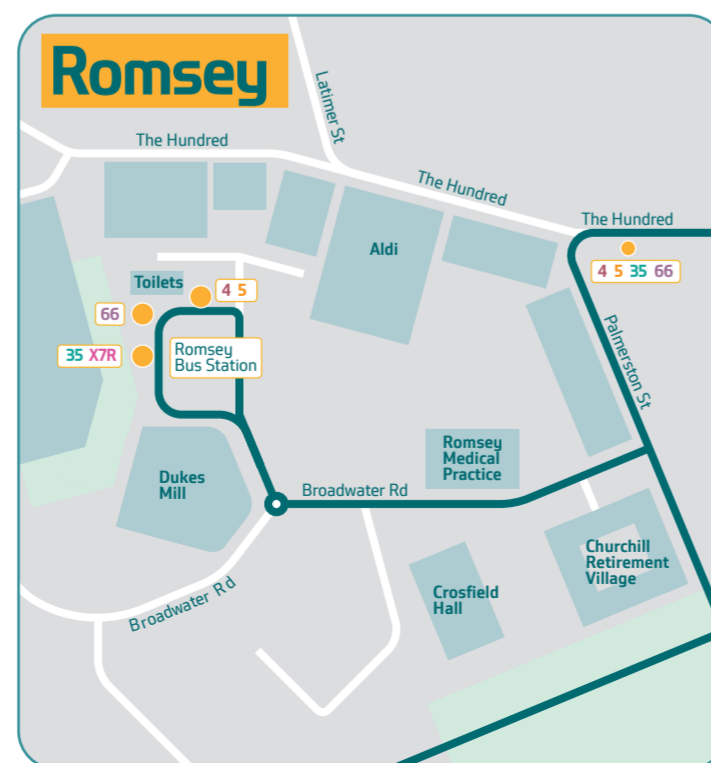

Southampton City Centre