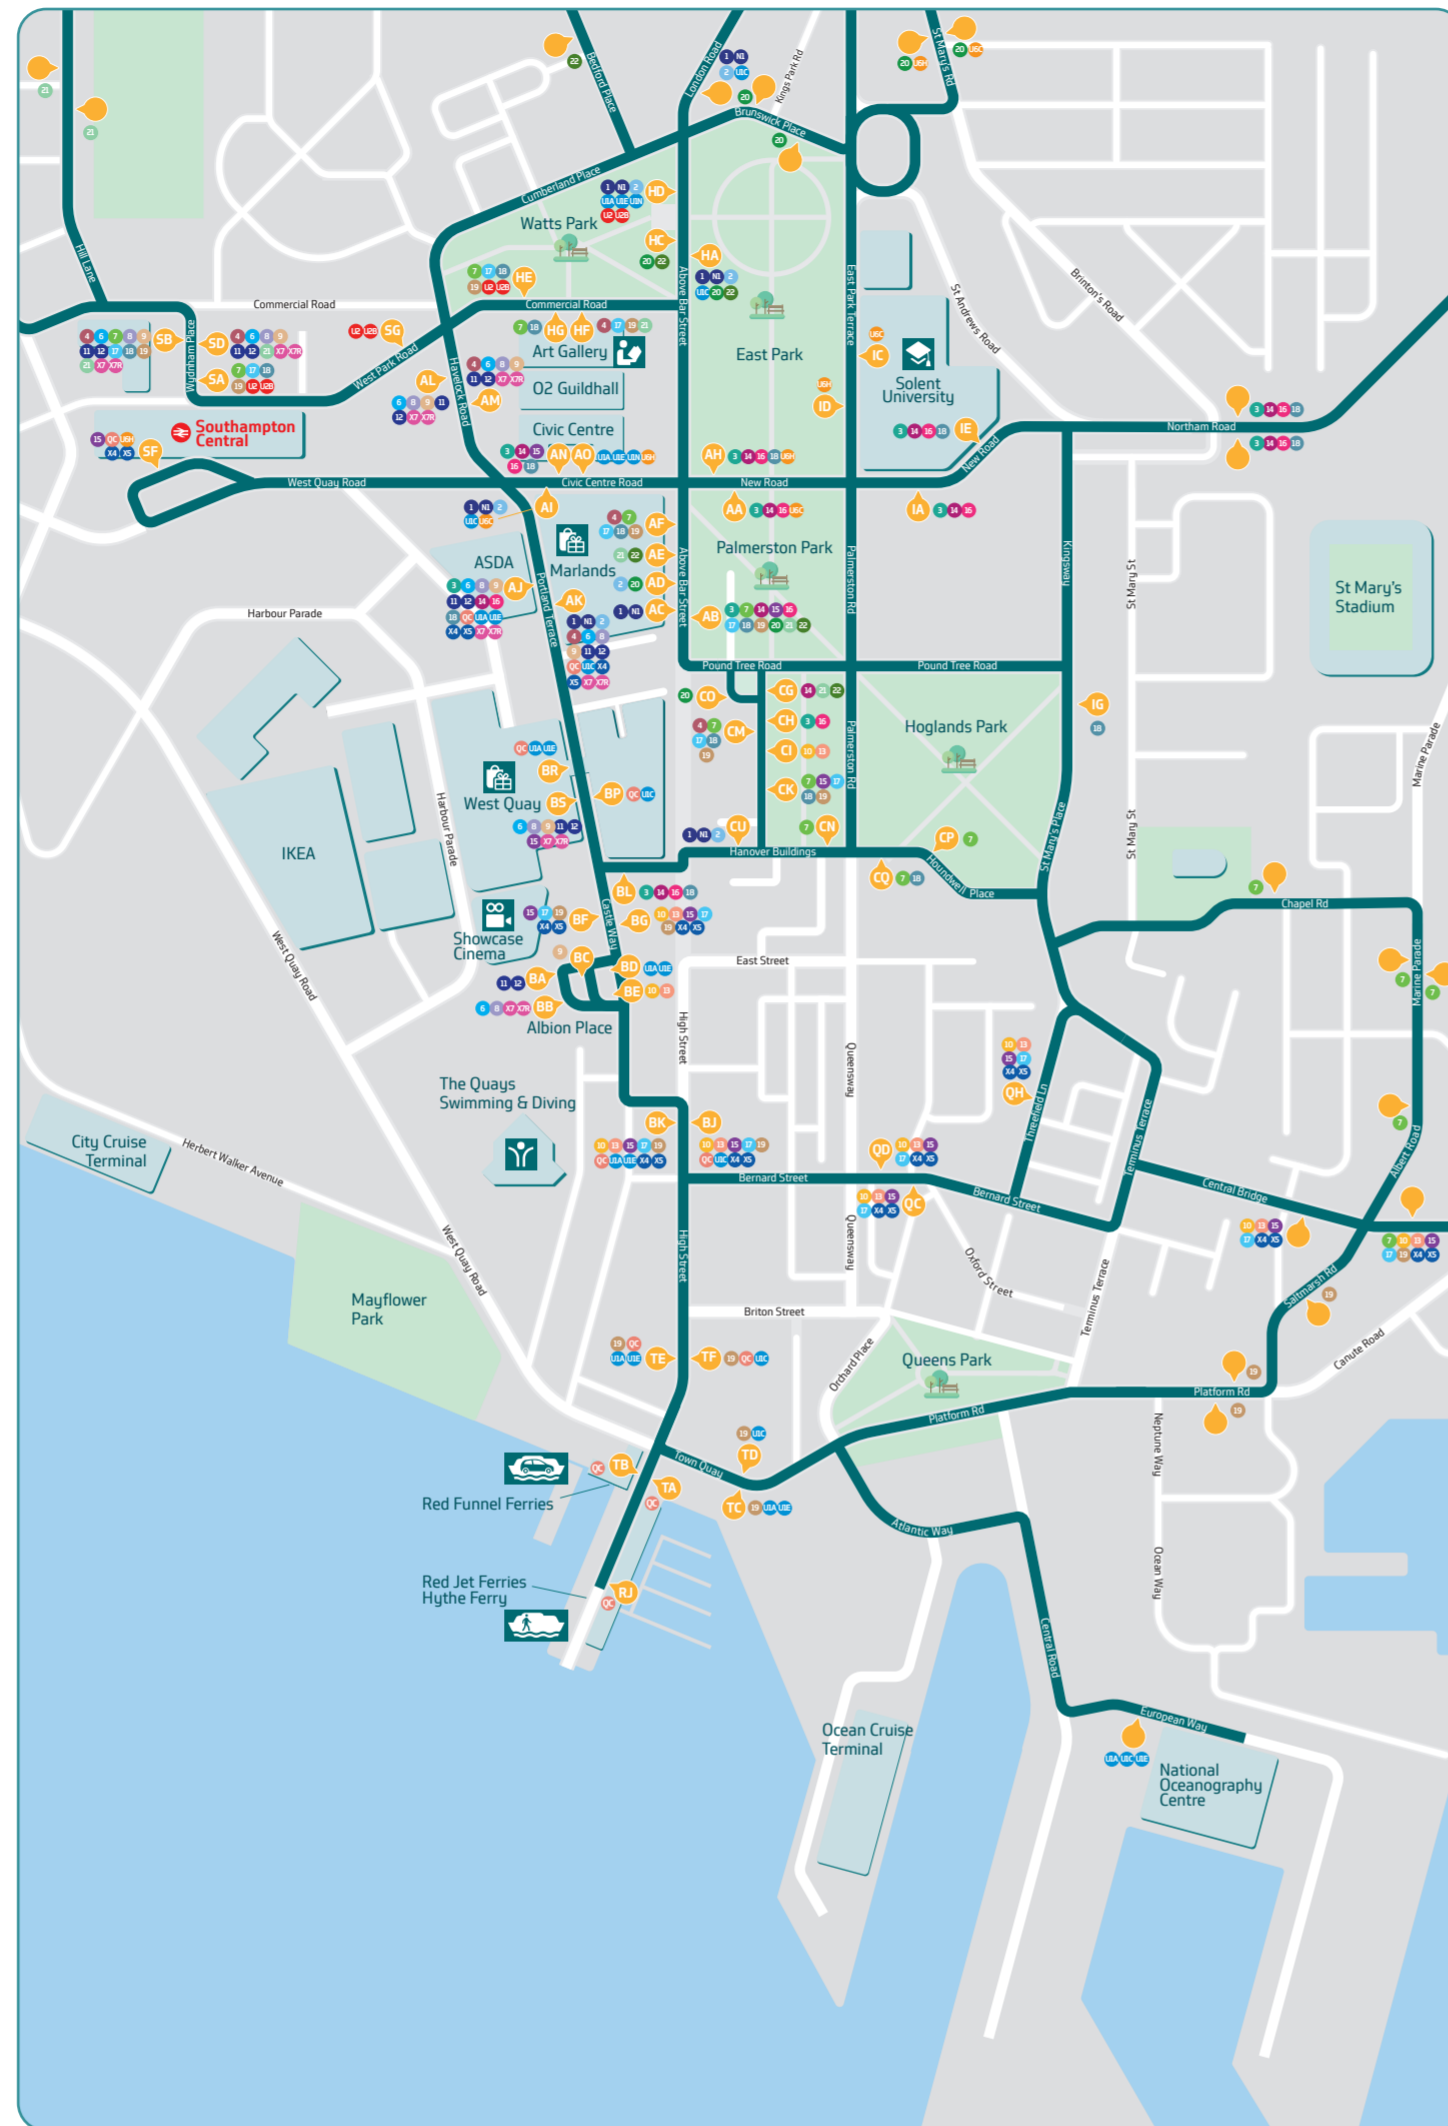

Southampton City Centre