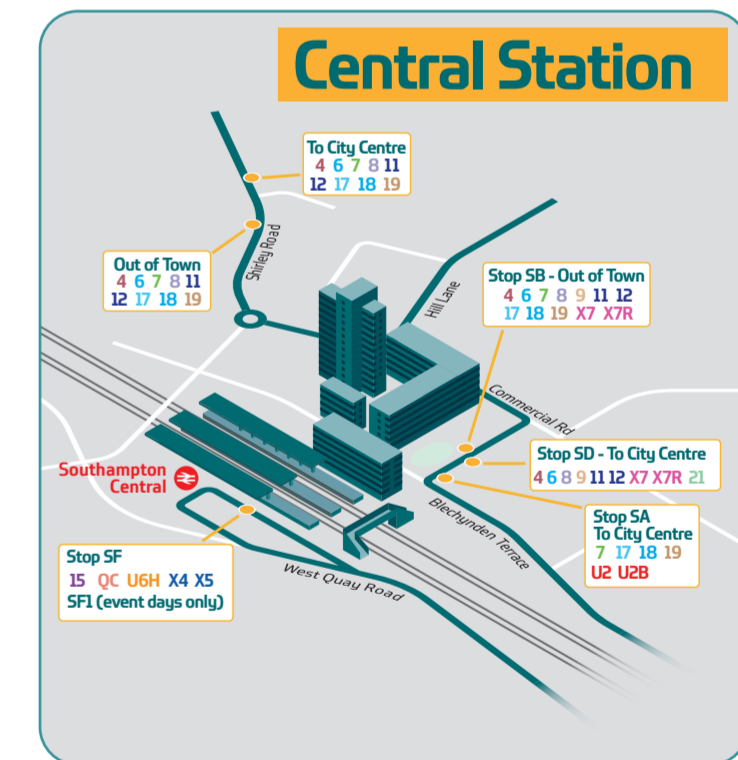

Southampton Dial-a-Ride provided by **scatransport** connecting our communities

SCA are your local provider of Dial-a-Ride services.

Dial-a-Ride is a dedicated transport service to help you if you are unable to use mainstream public transport, available for people of all ages, living in Southampton.

Call 023 8022 2289 for more information or email dialaride@sciagroup.co.uk

Simplify your journey

Use Breeze to plan journeys, buy tickets and unlock e-scooters and bikes.

Breeze shows you the quickest, cheapest and most eco-friendly route for your journey.