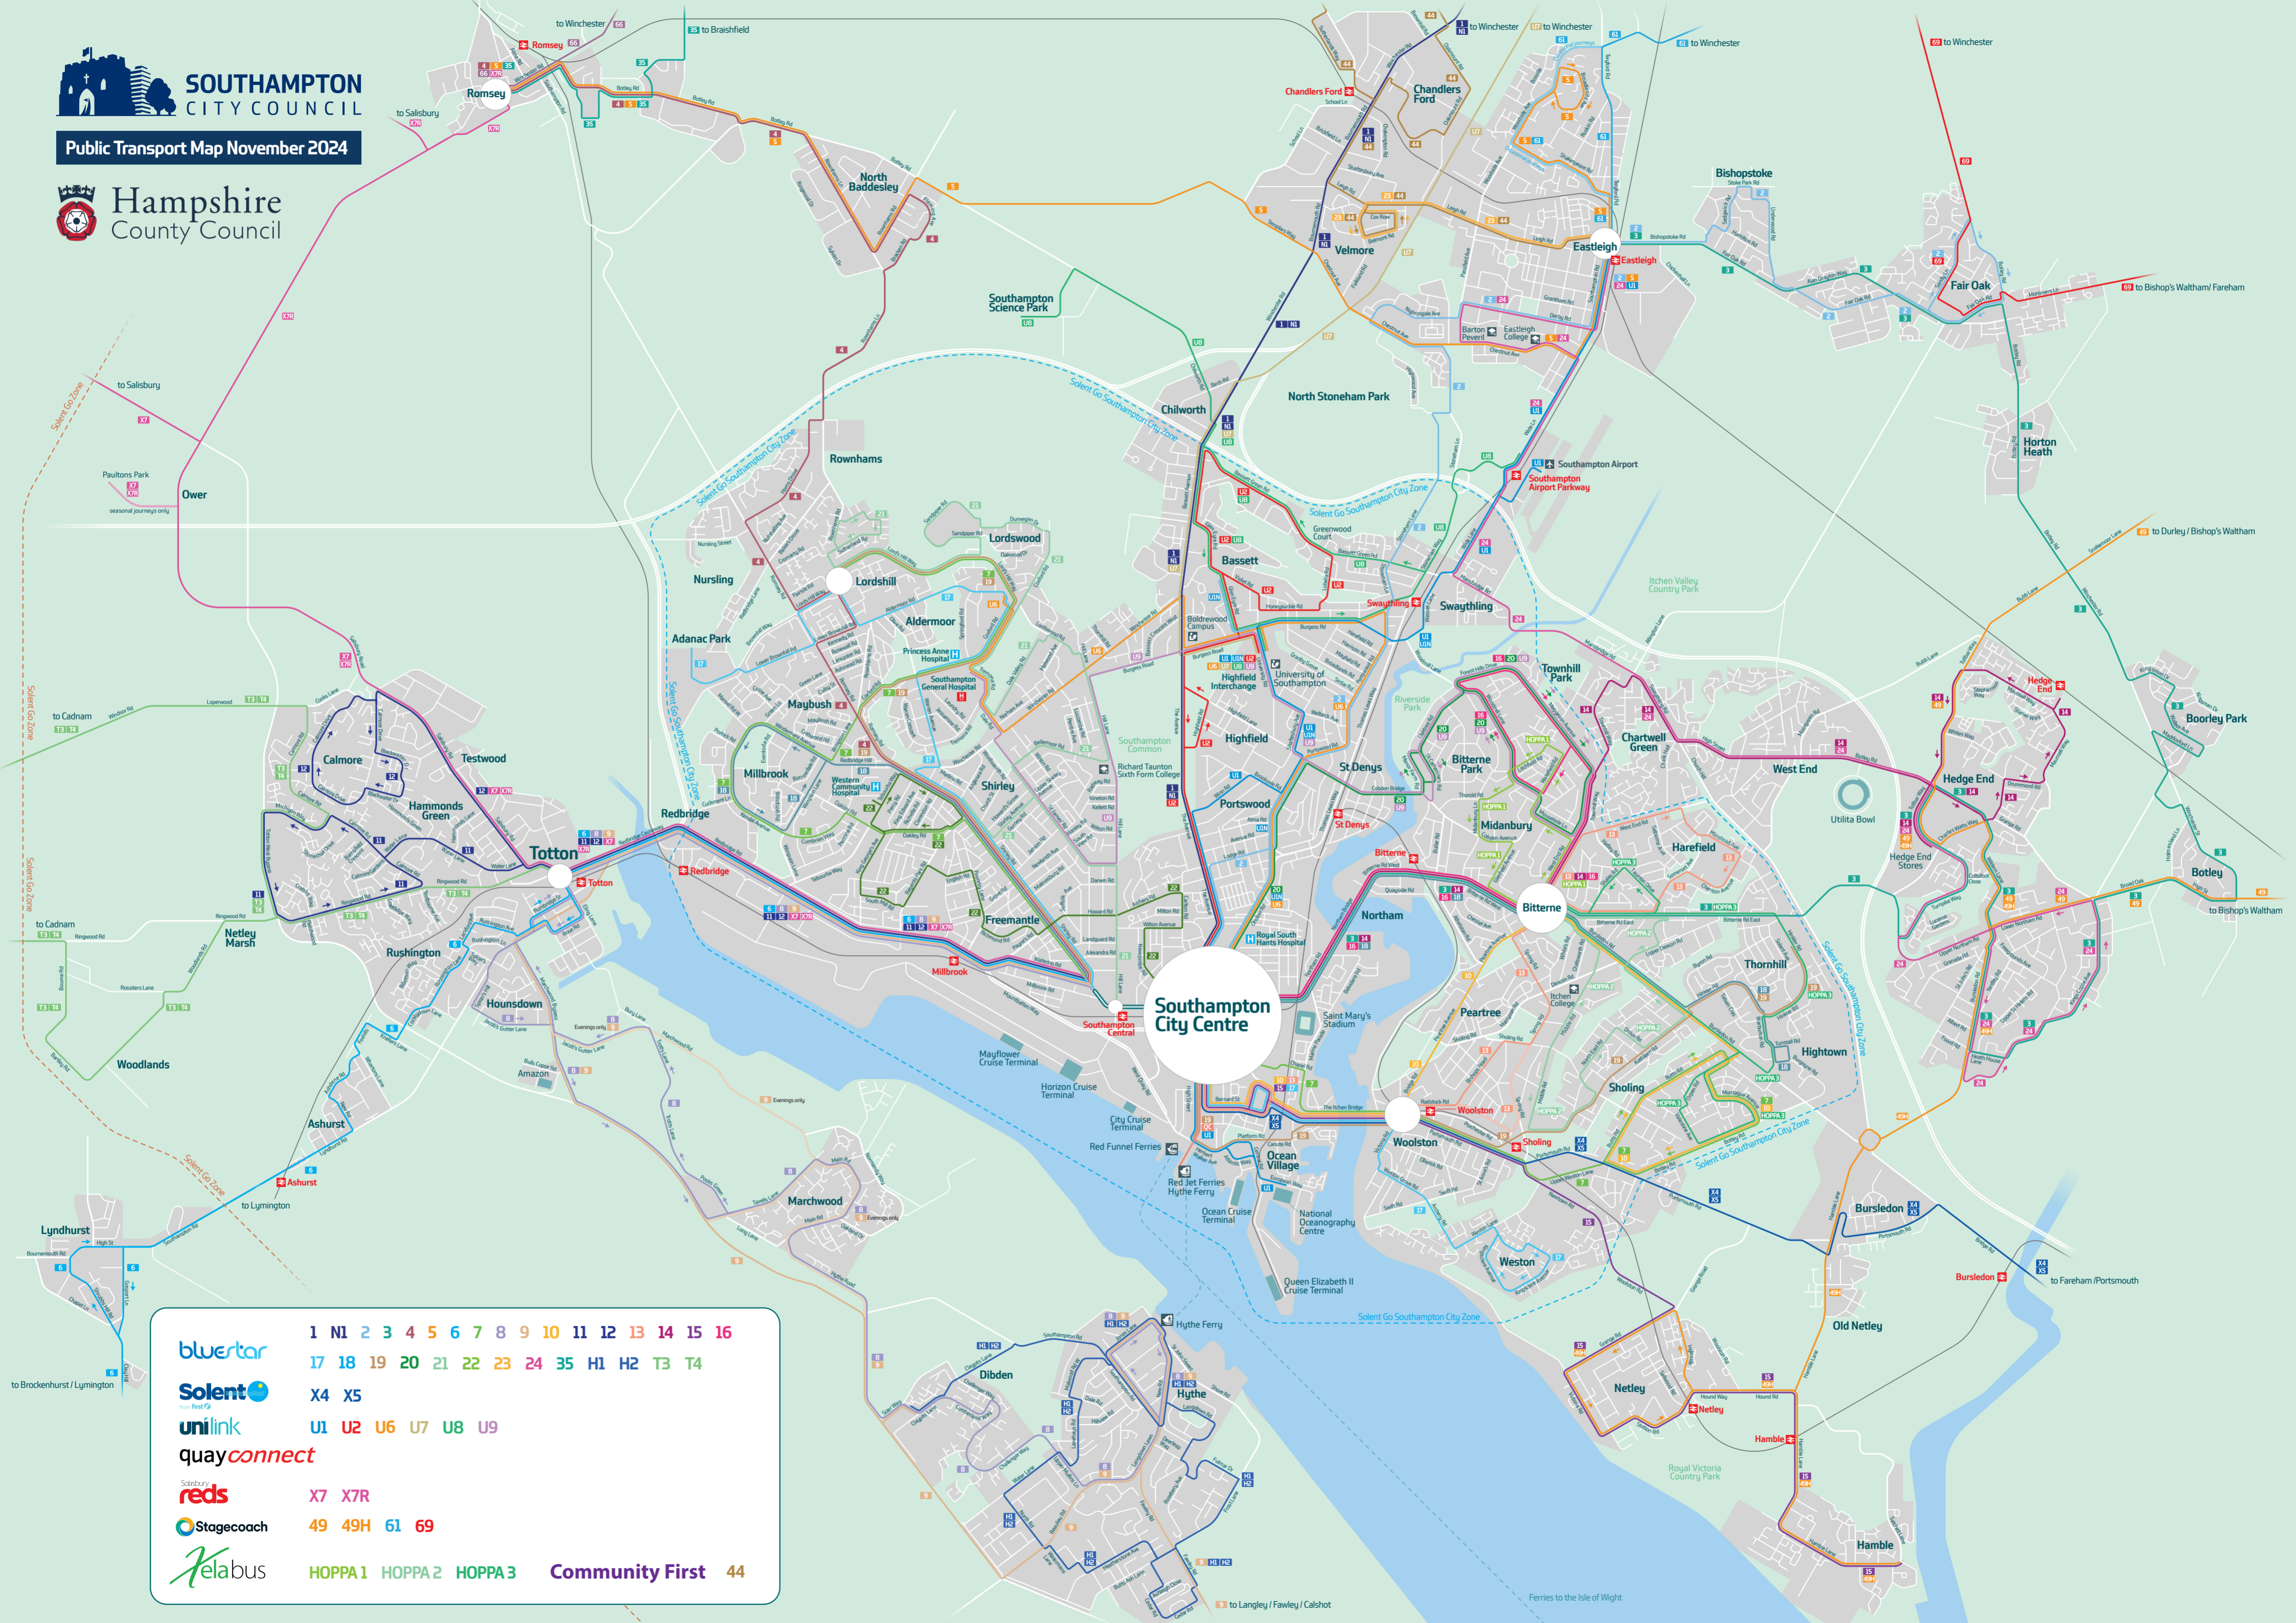

bluestar	1 NI 2 3 4 5 6 7 8 9 10 11 12 13 14 15 16
Solent	17 18 19 20 21 22 23 24 35 H1 H2 T3 T4
unilink	X4 X5
quayconnect	U1 U2 U6 U7 U8 U9
reds	X7 X7R
Stagecoach	49 49H 61 69
relabus	HOPPA1 HOPPA2 HOPPA3
Community First	44

Southampton City Centre

51 to Langley / Fawley / Calshot

Ferries to the Isle of Wight