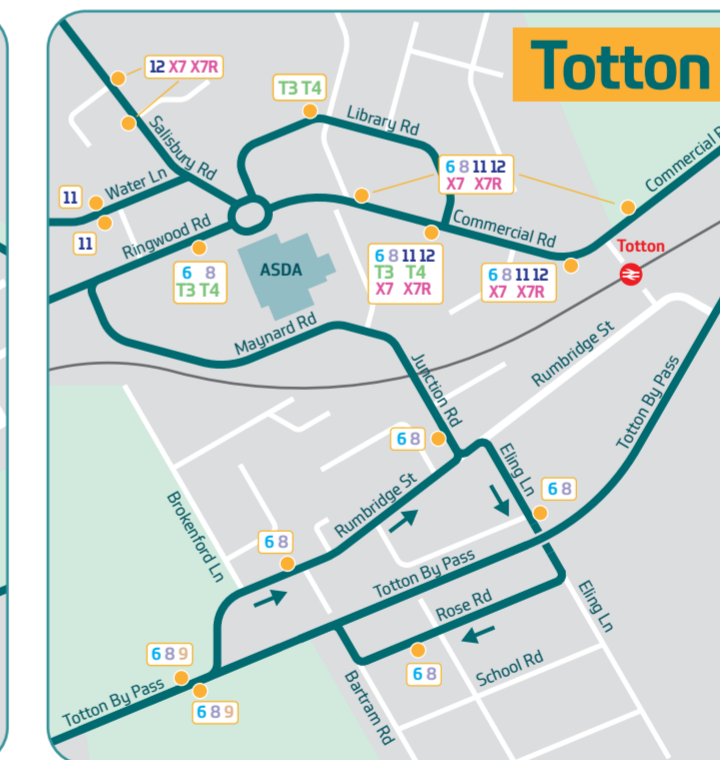

Southampton Dial-a-Ride provided by **scatransport** connecting our communities

SCA are your local provider of Dial-a-Ride services.

Dial-a-Ride is a dedicated transport service to help you if you are unable to use mainstream public transport, available for people of all ages, living in Southampton.

Call 023 8022 2289 for more information or email dialaride@sciagroup.co.uk

Simplify your journey

Use Breeze to plan journeys, buy tickets and unlock e-scooters and bikes.

Breeze shows you the quickest, cheapest and most eco-friendly route for your journey.