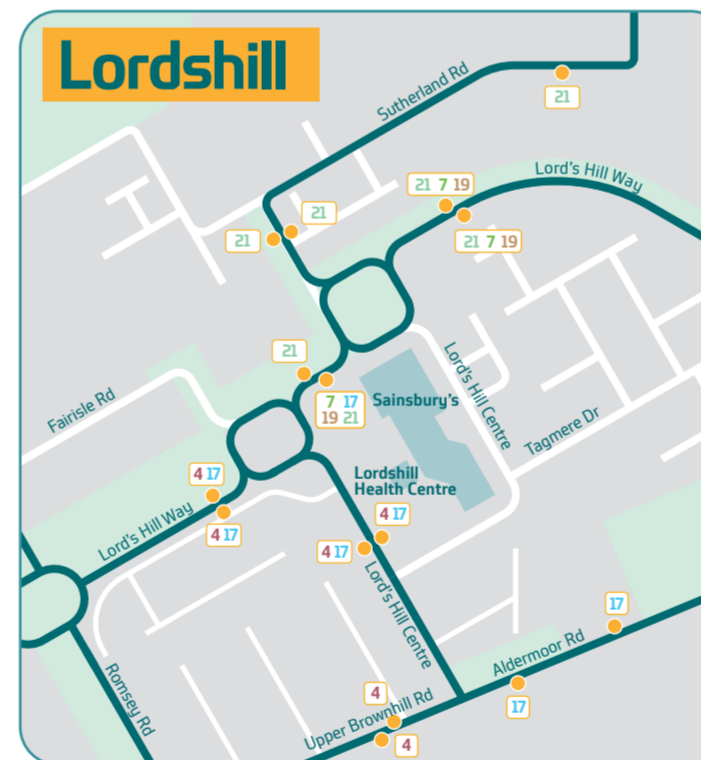

Southampton Dial-a-Ride provided by **scatransport** connecting our communities

SCA are your local provider of Dial-a-Ride services.

Dial-a-Ride is a dedicated transport service to help you if you are unable to use mainstream public transport, available for people of all ages, living in Southampton.

Call 023 8022 2289 for more information or email dialaride@sciagroup.co.uk

Simplify your journey

Use Breeze to plan journeys, buy tickets and unlock e-scooters and bikes.

Breeze shows you the quickest, cheapest and most eco-friendly route for your journey.