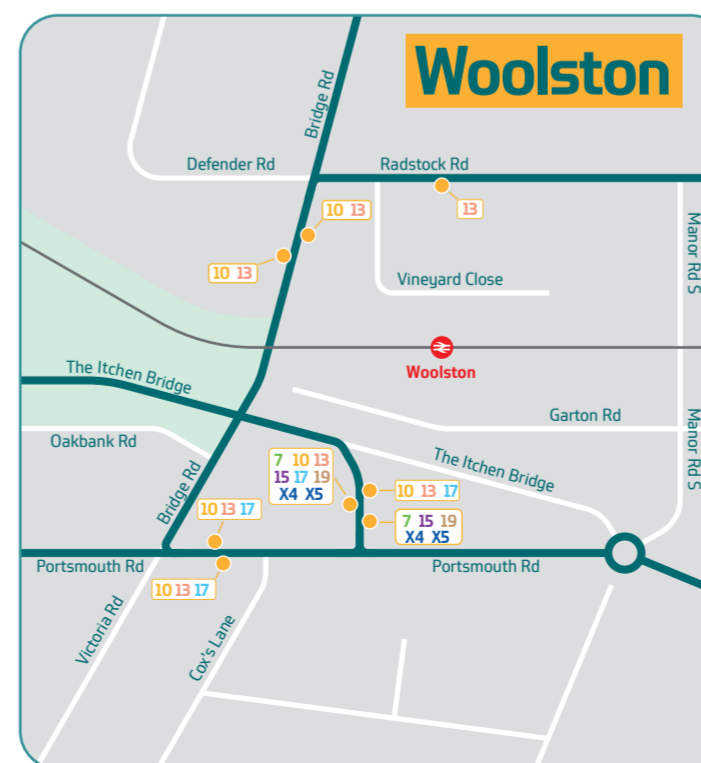

Southampton Dial-a-Ride provided by **scatransport** connecting our communities

SCA are your local provider of Dial-a-Ride services.

Dial-a-Ride is a dedicated transport service to help you if you are unable to use mainstream public transport, available for people of all ages, living in Southampton.

Call 023 8022 2289 for more information or email dialaride@sciagroup.co.uk

Simplify your journey

Use Breeze to plan journeys, buy tickets and unlock e-scooters and bikes.

Breeze shows you the quickest, cheapest and most eco-friendly route for your journey.