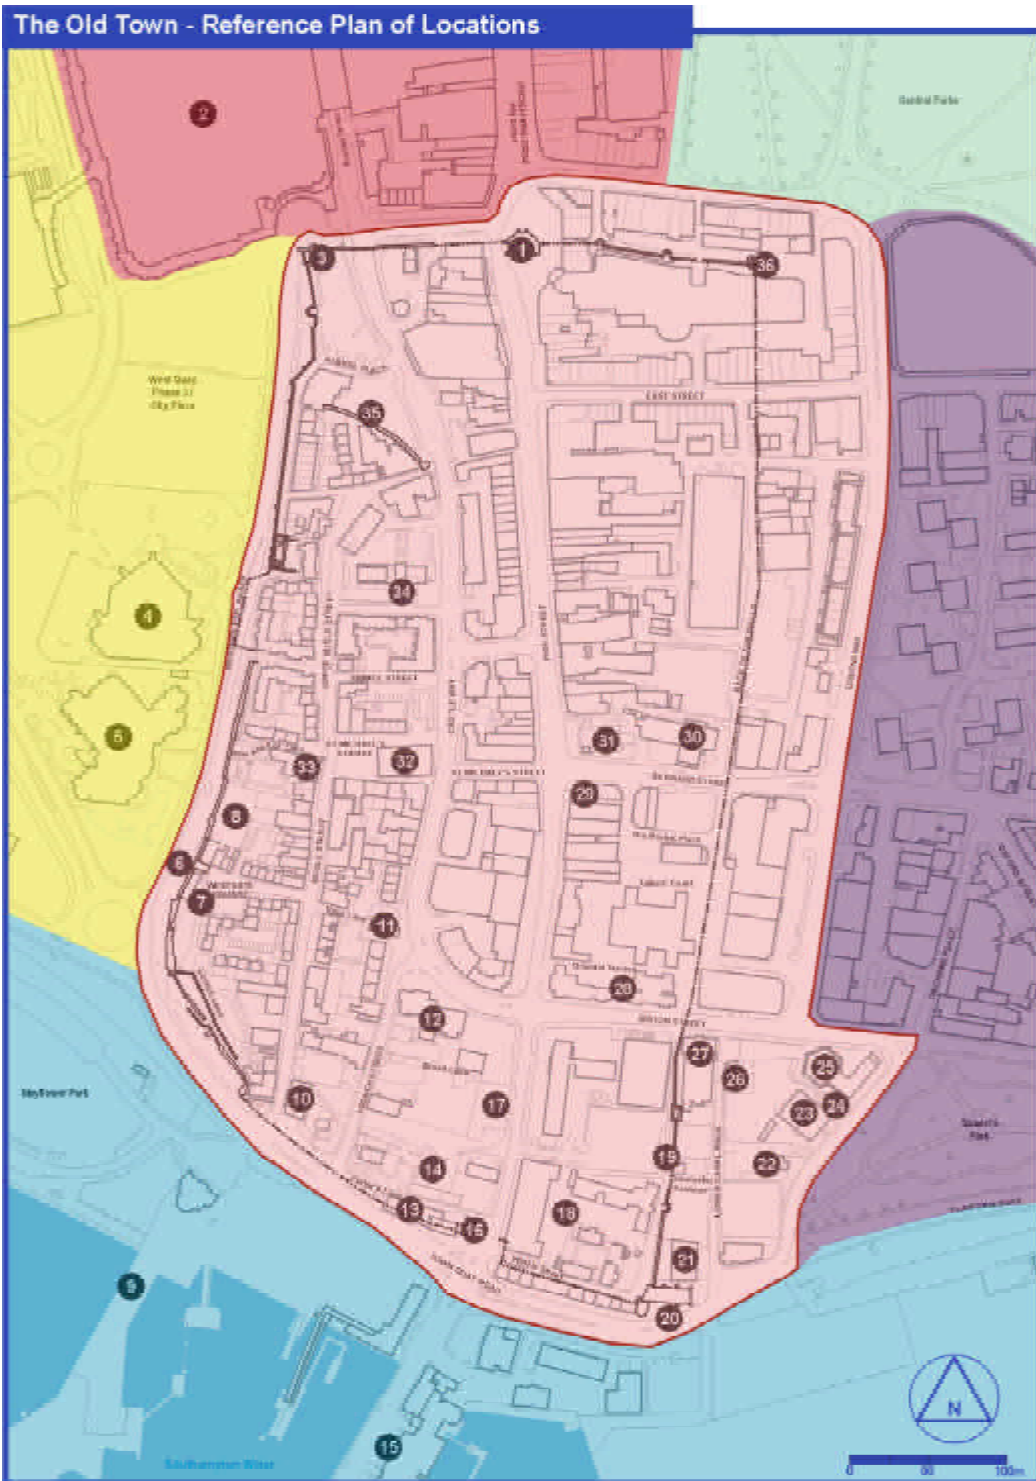

*Aerial photo showing the Old Town boundary and looking north to the Civic Centre and Central Parks, November 1998 (courtesy and copyright of Mike Insall Photography)*

#### **The Old Town – Reference Plan of Locations**

- |  |   |
|--|---|
| 1. The Bargate                         | 19. Friary Gate                             |
| 2. West Quay Shopping Centre           | 20. God's House Tower                       |
| 3. Arundel Tower                       | 21. Ulster House                            |
| 4. The Quays Swimming & Diving Complex | 22. Bowling-Green House                     |
| 5. De Vere Grand Harbour Hotel         | 23. Seafarers' Centre                       |
| 6. The Westgate                        | 24. British Sailors' Society                |
| 7. Tudor Merchants' Hall               | 25. Site of Former Customs & Excise Offices |
| 8. The Masons' Yard                    | 26. Allport House                           |
| 9. Royal Pier                          | 27. Site of Former Trimwise Health Club     |
| 10. The Wool House                     | 28. Merchants' Quarter                      |
| 11. 58 French Street                   | 29. 42 High Street                          |
| 12. St John's School                   | 30. St Cross House                          |
| 13. Geddes Warehouse                   | 31. Holy Rood Church                        |
| 14. Town Quay Park                     | 32. St Michael's Church                     |
| 15. Town Quay                          | 33. The Tudor House Museum                  |
| 16. The Watergate                      | 34. Castle House                            |
| 17. Lower High Street Vaults           | 35. The Castle Bailey Wall                  |
| 18. City Gate                          | 36. Polymond Tower                          |