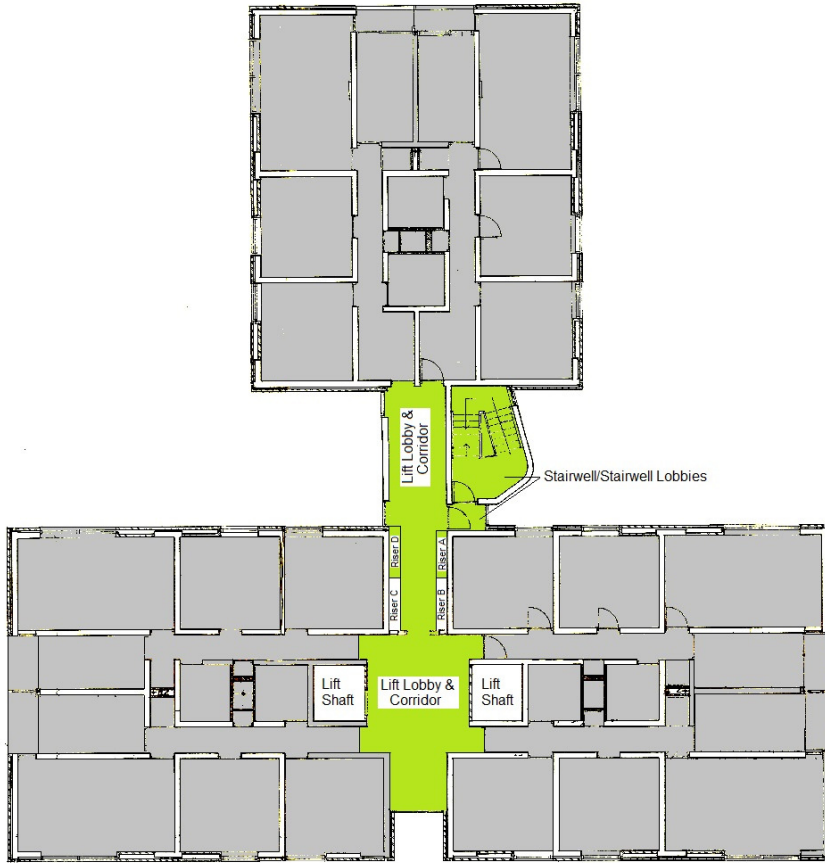

REDBRIDGE TOWERS - FLOORS 1-19
 JANUARY 2017 NOT TO SCALE

Key	
	Artex (textured coating)
	Areas outside of survey scope

This plan may not illustrate all incidents of asbestos or potential asbestos associated with this property.

This plan must be read in conjunction with the asbestos property report provided by Southampton City Council's Asbestos Database.

The area/room descriptions are specific to this plan and any associated report.