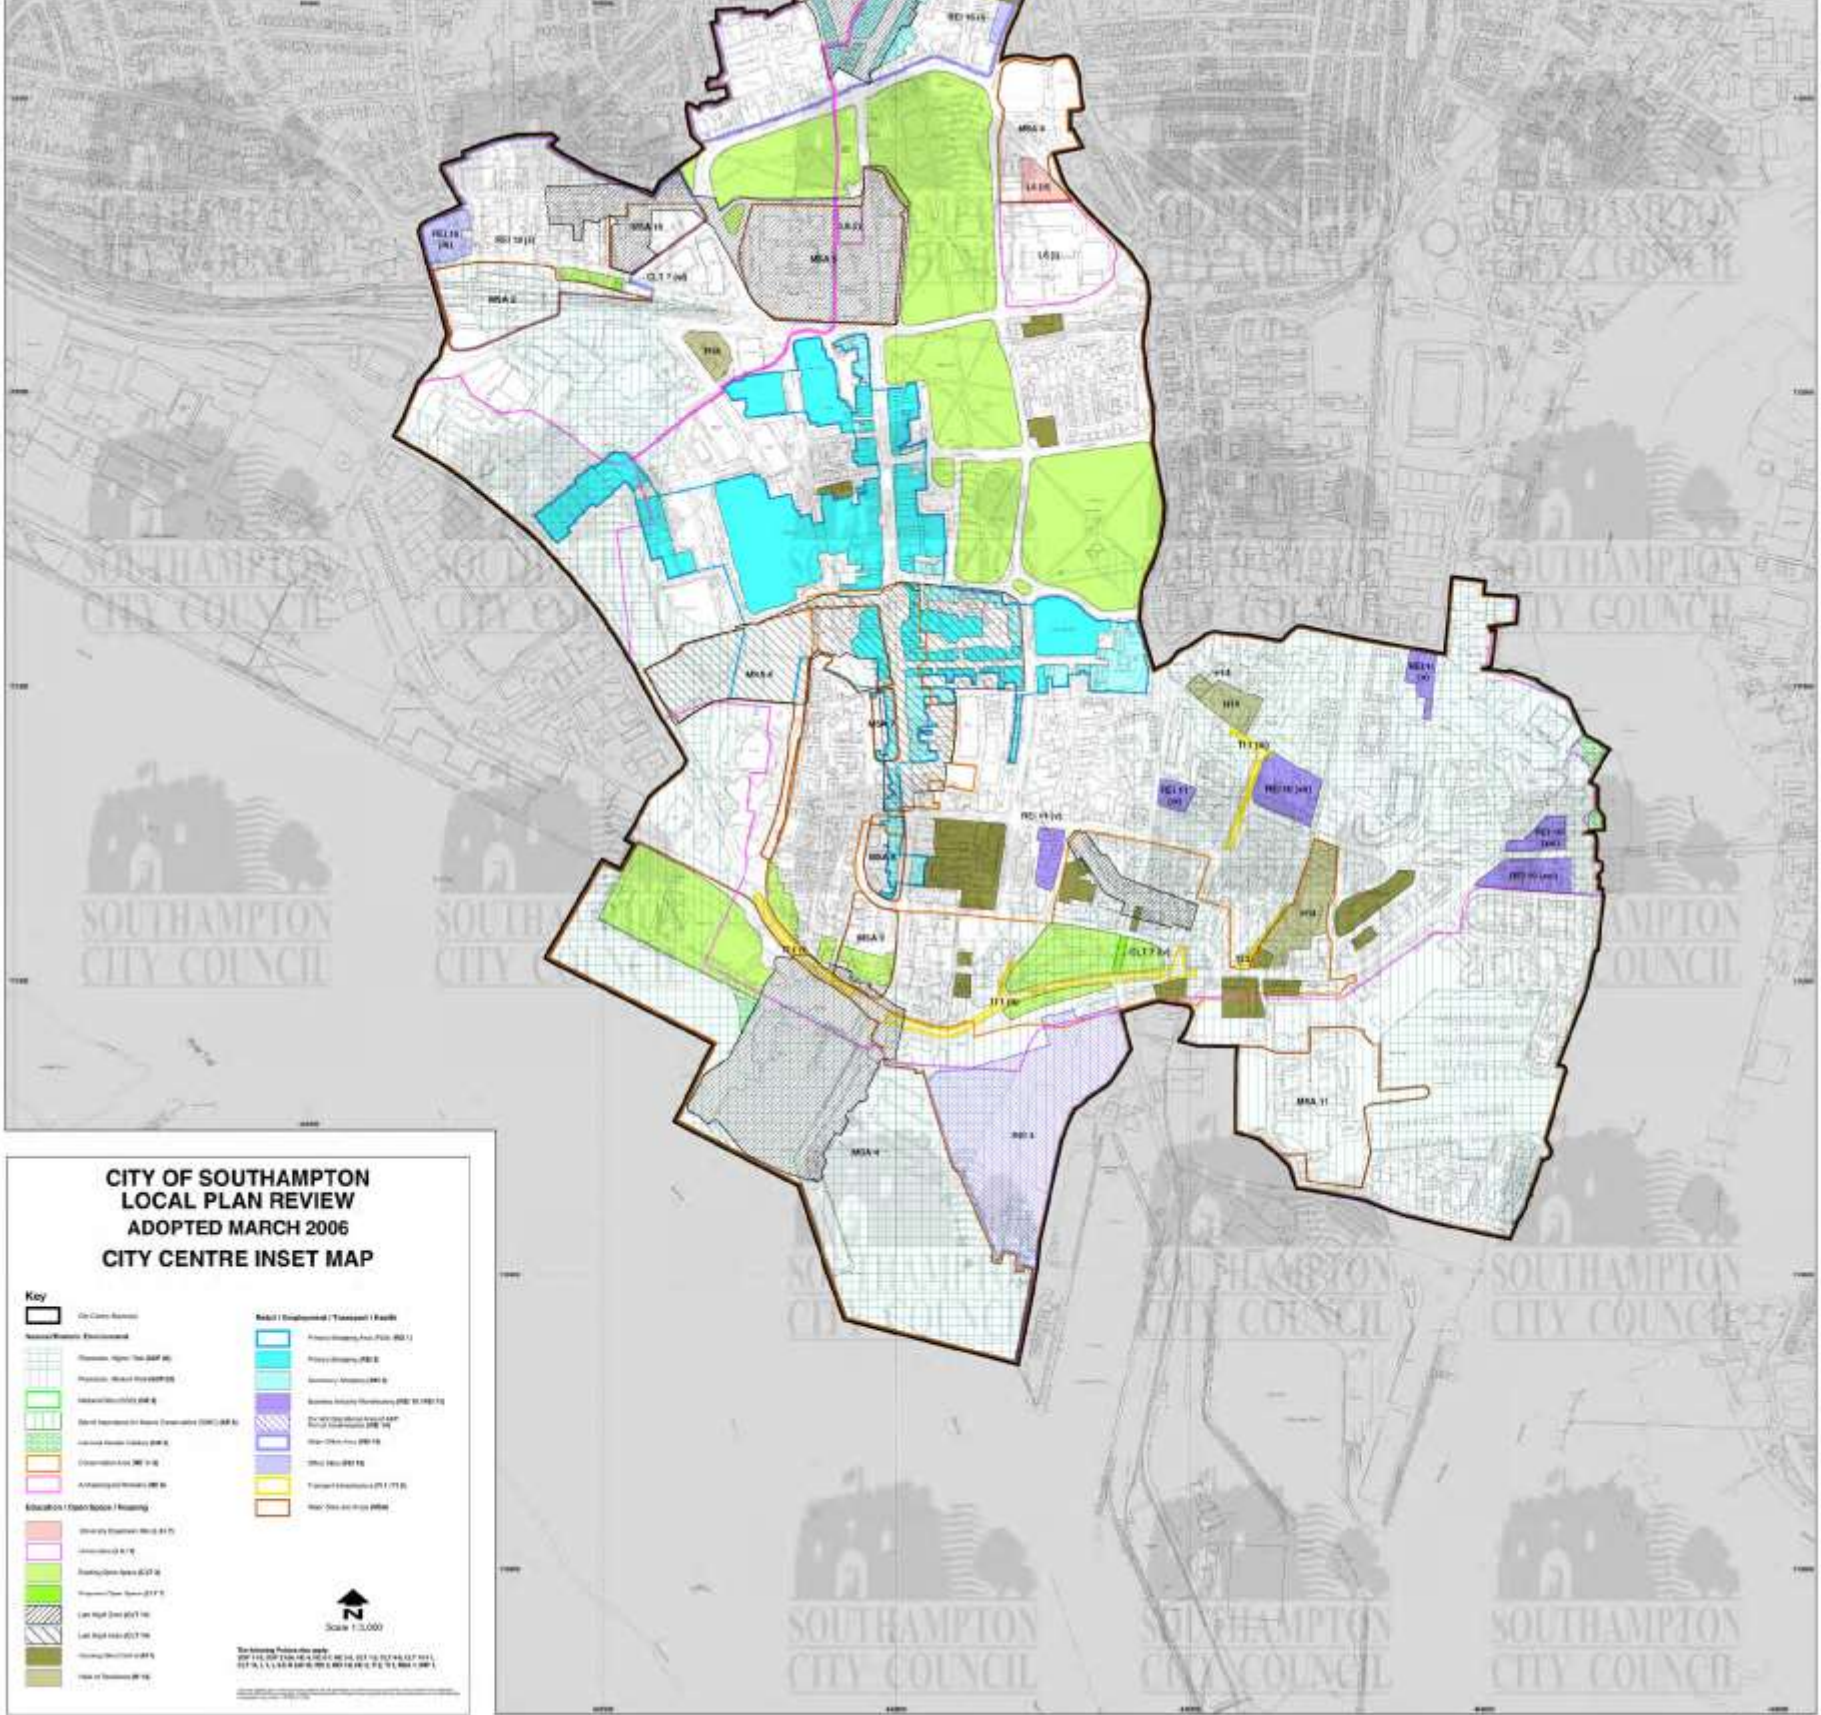

CITY OF SOUTHAMPTON LOCAL PLAN REVIEW
CITY CENTRE INSET MAP

**CITY OF SOUTHAMPTON
LOCAL PLAN REVIEW
ADOPTED MARCH 2006
CITY CENTRE INSET MAP**