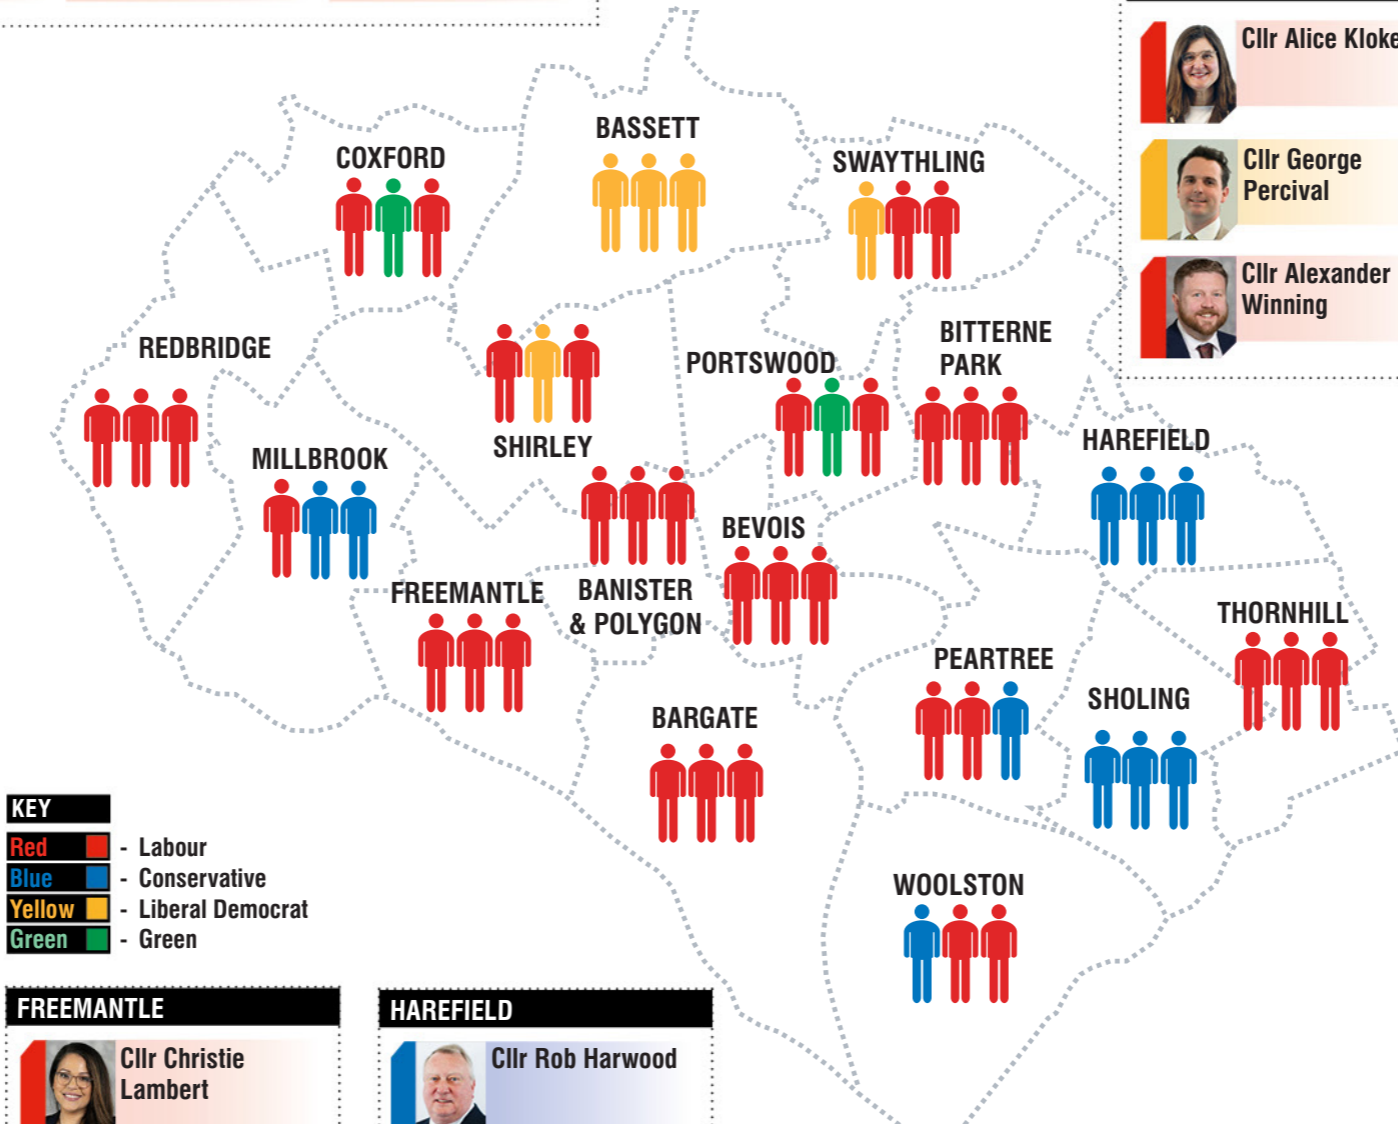

Southampton City Council ward map 2025

CABINET

 Cllr Lorna Fielker Leader of the Council	 Cllr Alexander Winning Cabinet Member for Children and Learning	 Cllr Sarah Bogle Cabinet Member for Economic Development	 Cllr Marie Finn Cabinet Member for Adults and Health	 Cllr Christie Lambert Cabinet Member for Communities and Safer City
 Cllr Simon Letts Deputy Leader – Cabinet Member for Finance and Corporate Services	 Cllr Toqeer Kataria Cabinet Member for Compliance and Leisure	 Cllr Andy Frampton Cabinet Member for Housing Operations	 Cllr Eamonn Keogh Cabinet Member for Environment and Transport	 Cllr John Savage Cabinet Member for Green City and Net Zero

MILLBROOK

 Cllr Christian Cox
 Cllr Steven Galton
 Cllr Jeremy Moulton

PEARTREE

 Cllr Simon Letts
 Cllr Eamonn Keogh
 Cllr Alex Houghton

PORTSWOOD

 Cllr John Savage
 Cllr Katherine Barbour
 Cllr Marie Finn

REDBRIDGE

 Cllr Eugene McManus
 Cllr Sally Goodfellow
 Cllr Lee Whitbread

BANISTER AND POLYGON

 Cllr Vivienne Windle
 Cllr Pat Evemy
 Cllr Steve Leggett

BARGATE

 Cllr Ginnie Lambert
 Cllr Sarah Bogle
 Cllr John Noon

BASSETT

 Cllr Sarah Wood
 Cllr Richard Blackman
 Cllr Sam Chapman

BEVOIS

 Cllr Jacqui Rayment
 Cllr Toqeer Kataria
 Cllr Mike Denness

BITTERNE PARK

 Cllr Gordon Cooper
 Cllr Amanda Barnes-Andrews
 Cllr Phil Webb

COXFORD

 Cllr Rebecca Greenhalgh
 Cllr Matt Renyard
 Cllr Rebecca McCreanor

KEY

- Red - Labour
- Blue - Conservative
- Yellow - Liberal Democrat
- Green - Green

FREEMANTLE

 Cllr Christie Lambert
 Cllr David Shields
 Cllr Pam Kenny

HAREFIELD

 Cllr Rob Harwood
 Cllr Peter Baillie
 Cllr Valerie Laurent

© Crown copyright and database rights 2023 Ordnance Survey 0100019679

Find out more

www.southampton.gov.uk/councillors
member.services@southampton.gov.uk
023 8083 2430
The Members' Room, Civic Centre, Southampton SO14 7LY

Emailing your councillor

All councillors have email addresses that are structured in the same way councillor.initial.surname@southampton.gov.uk so for Cllr. John Jones the address would be councillor.j.jones@southampton.gov.uk

SHIRLEY

 Cllr Alice Kloker
 Cllr George Percival
 Cllr Alexander Winning

SHOLING

 Cllr Jaden Beaurain
 Cllr James Baillie
 Cllr Sarah Powell-Vaughan

SWAYTHLING

 Cllr Thomas Gravatt
 Cllr Lorna Fielker
 Cllr Matthew Bunday

THORNHILL

 Cllr Josh Allen
 Cllr Yvonne Frampton
 Cllr Andy Frampton

WOOLSTON

 Cllr Rob Stead
 Cllr Warwick Payne
 Cllr Mrs Sue Blatchford

LOCAL MPs

 Satvir Kaur MP 023 8254 6357	 Southampton Test satvir.kaur.mp@parliament.uk
 Darren Paffey MP 023 8001 7393	 Southampton Itchen darren.paffey.mp@parliament.uk
 Caroline Nokes MP 020 7219 7218	 Romsey & Southampton North caroline.nokes.mp@parliament.uk