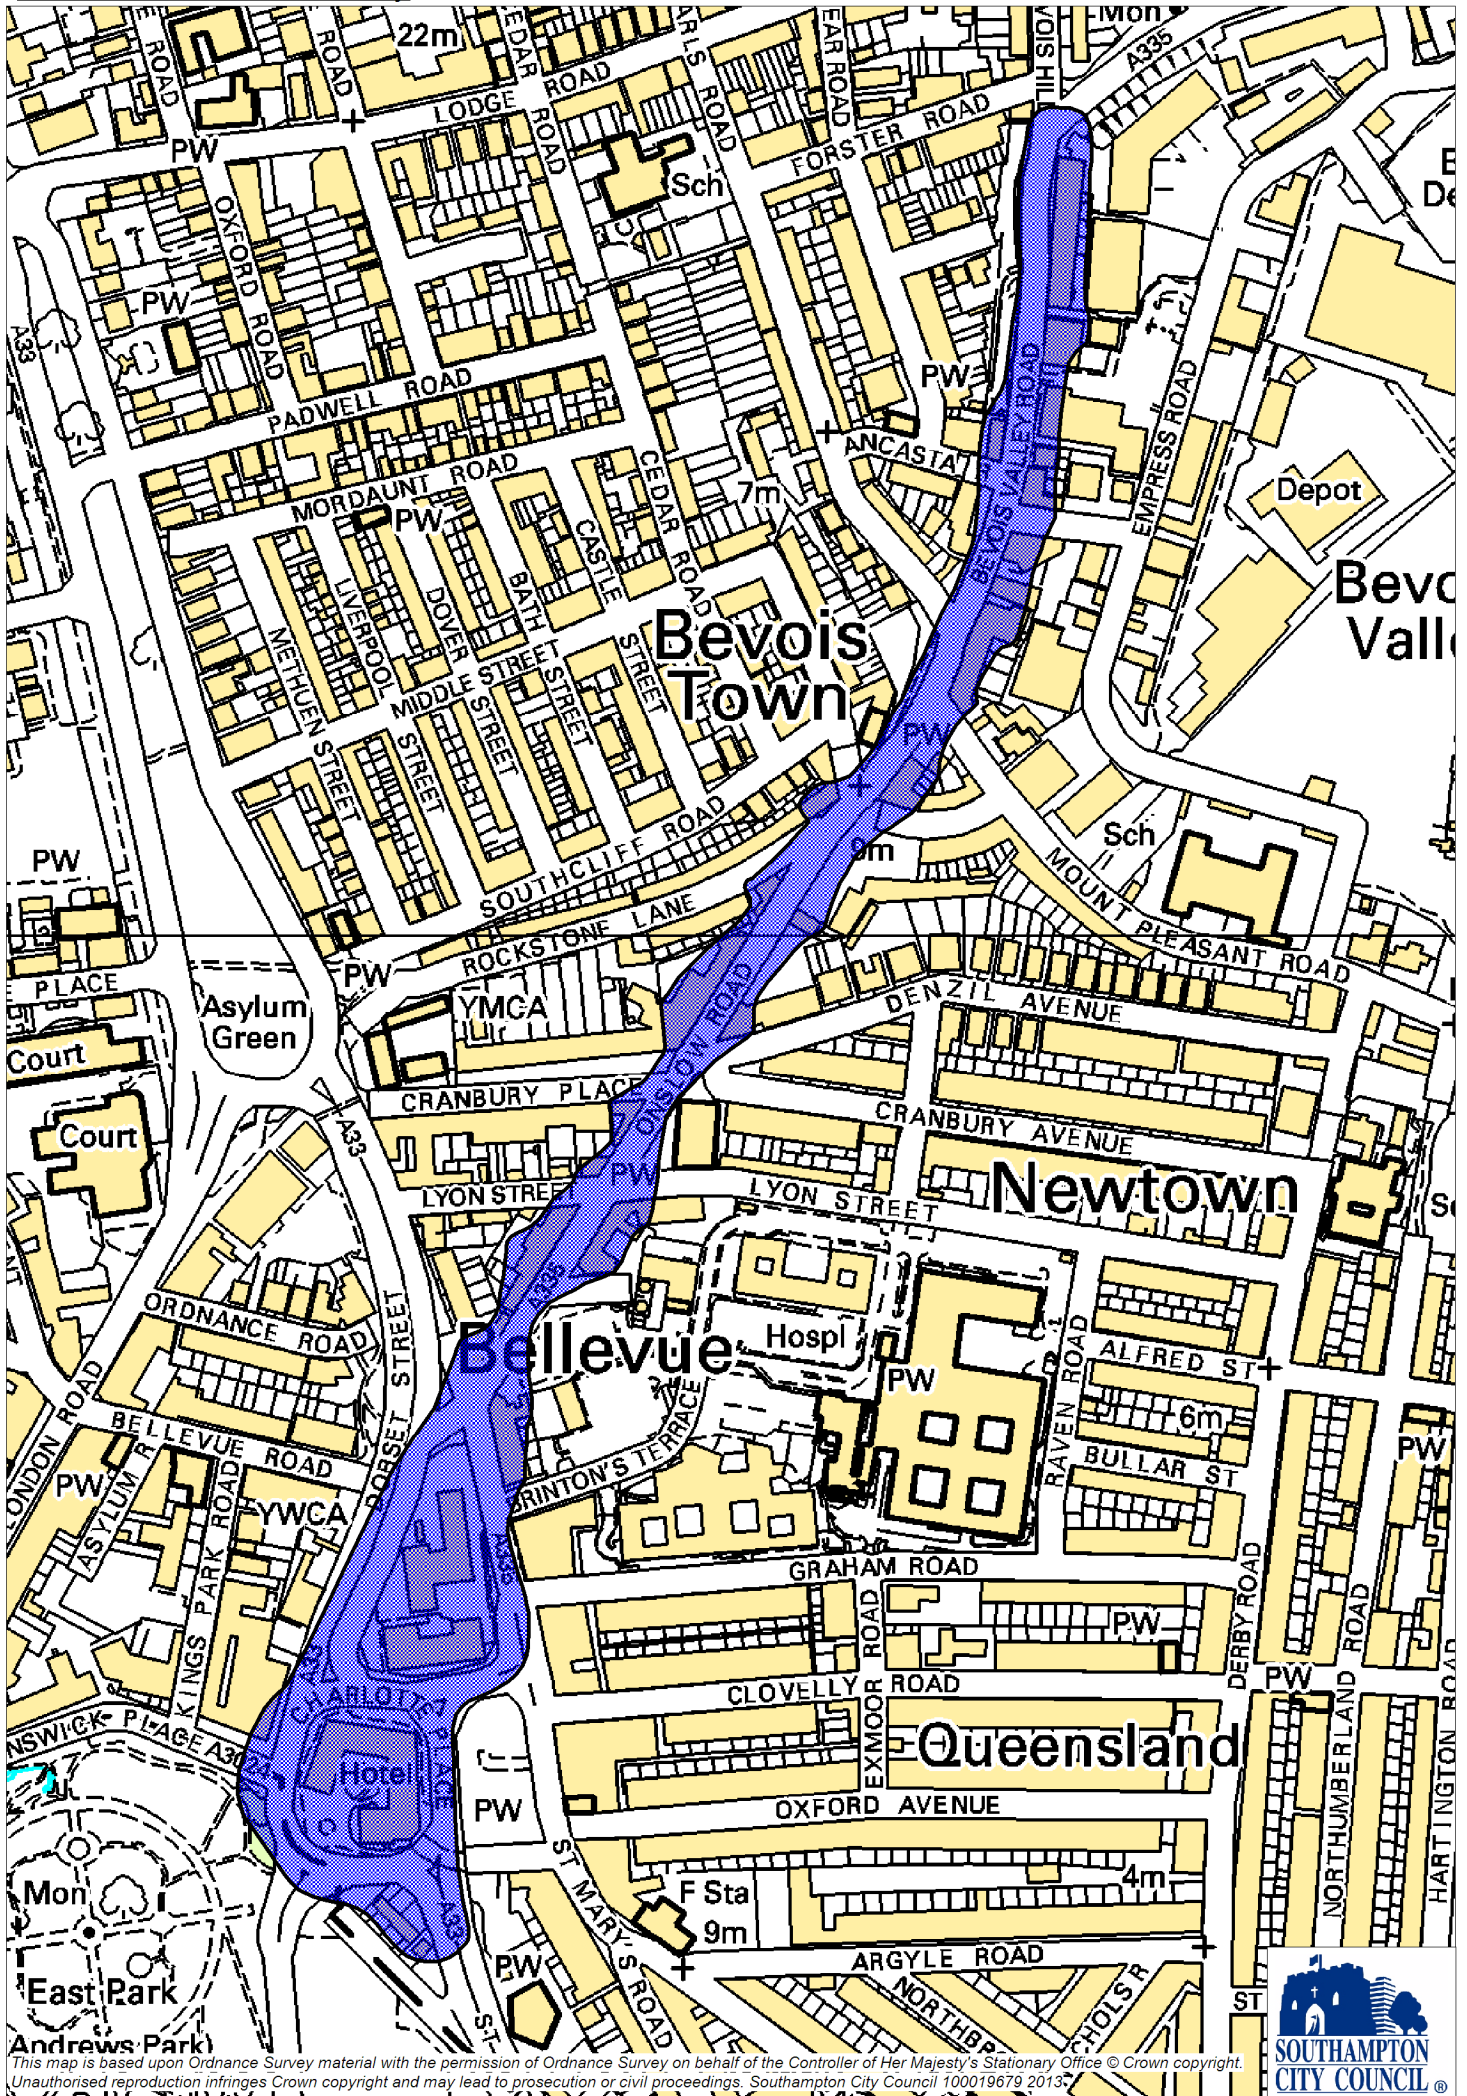

AQMA 1 - Bevois Valley

This map is based upon Ordnance Survey material with the permission of Ordnance Survey on behalf of the Controller of Her Majesty's Stationary Office © Crown copyright. Unauthorised reproduction infringes Crown copyright and may lead to prosecution or civil proceedings. Southampton City Council 100019679 2013